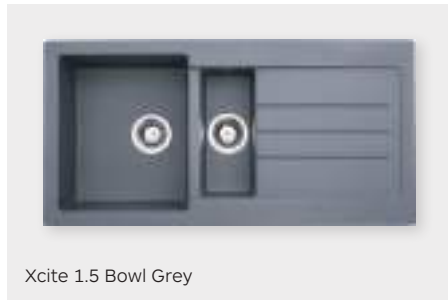

COMPOSITE SINKS

Stylish and functional, composite sinks continue to grow in popularity.