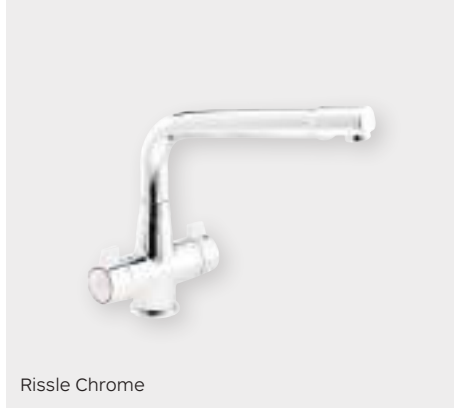

Pull out
shower
head

SPEY CHROME/BLACK

Spey Chrome/Black

Severn Chrome

Brock Chrome

Althia Chrome

DUAL LEVER TAPS

Dual lever taps are easy to control and use but don't compromise on design.

TYNE

Ouse Chrome

Ludlow Chrome

Ludlow Antique Bronze

Tyne Chrome

Beck Brushed Steel

Beck Chrome

Linear Flair Brushed Steel

Pico Brushed Steel

Rissle Chrome

SINKS

Our sinks offer a choice of finish, colour and design depending on your worktop choice. Single bowls offer more washing space and simple lines while one and a half bowl designs have added practicality.