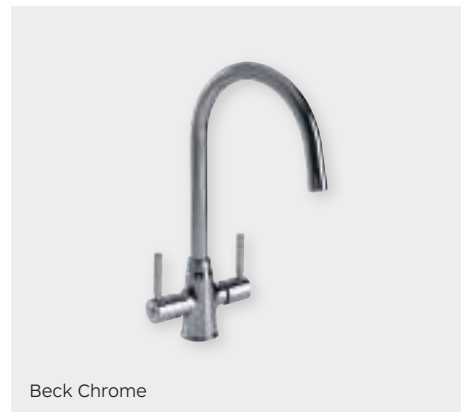

Pull out
shower
head

SPEY CHROME/BLACK

Spey Chrome/Black

Severn Chrome

Brock Chrome

Althia Chrome

DUAL LEVER TAPS

Dual lever taps are easy to control and use but don't compromise on design.

TYNE

Ouse Chrome

Ludlow Chrome

Ludlow Antique Bronze

Tyne Chrome

Beck Brushed Steel

Beck Chrome

Linear Flair Brushed Steel

Pico Brushed Steel

Rissle Chrome

SINKS

Our sinks offer a choice of finish, colour and design depending on your worktop choice. Single bowls offer more washing space and simple lines while one and a half bowl designs have added practicality.