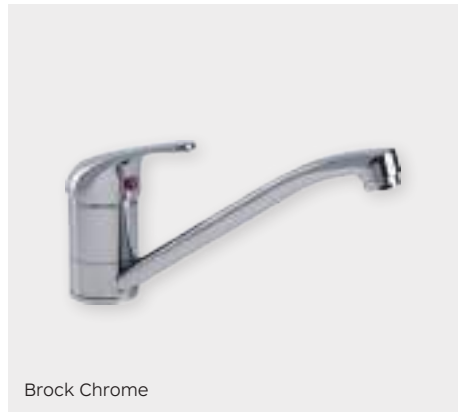

Pull out
shower
head

SPEY CHROME/BLACK

Spey Chrome/Black

Severn Chrome

Brock Chrome

Althia Chrome

DUAL LEVER TAPS

Dual lever taps are easy to control and use but don't compromise on design.

TYNE

Ouse Chrome

Ludlow Chrome

Ludlow Antique Bronze

Tyne Chrome

Beck Brushed Steel

Beck Chrome

Linear Flair Brushed Steel