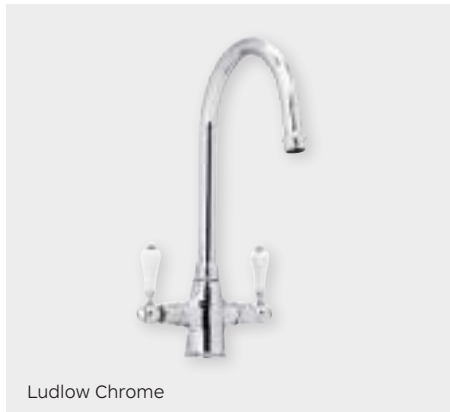

Pull out
shower
head

SPEY CHROME/BLACK

Spey Chrome/Black

Severn Chrome

Brock Chrome

Althia Chrome

DUAL LEVER TAPS

Dual lever taps are easy to control and use but don't compromise on design.

TYNE

Ouse Chrome

Ludlow Chrome

Ludlow Antique Bronze

Tyne Chrome

Beck Brushed Steel

Beck Chrome

Linear Flair Brushed Steel