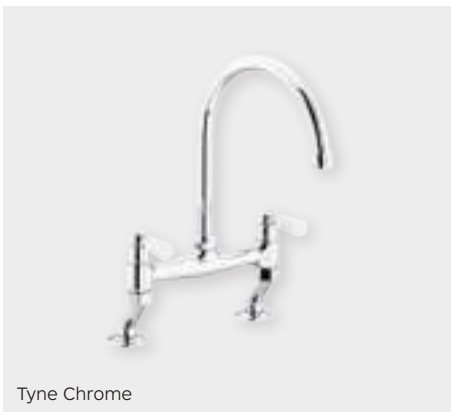

Pull out
shower
head

SPEY CHROME/BLACK

Spey Chrome/Black

Severn Chrome

Brock Chrome

Althia Chrome

DUAL LEVER TAPS

Dual lever taps are easy to control and use but don't compromise on design.

TYNE

Ouse Chrome

Ludlow Chrome

Ludlow Antique Bronze

Tyne Chrome

Beck Brushed Steel

Beck Chrome

Linear Flair Brushed Steel

Pico Brushed Steel

Rissle Chrome

SINKS

Our sinks offer a choice of finish, colour and design depending on your worktop choice. Single bowls offer more washing space and simple lines while one and a half bowl designs have added practicality.