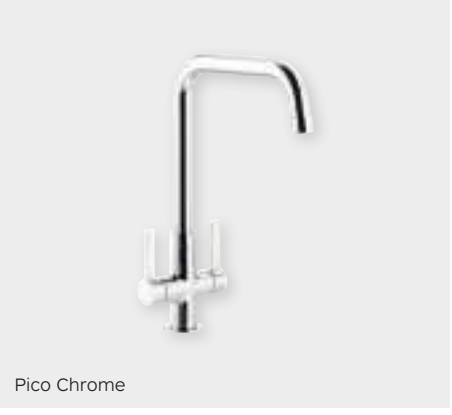

Globe Brushed Brass

Pico Brushed Steel

Pico Chrome