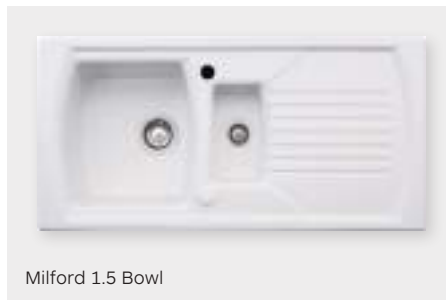

Pico Brushed Steel

Rissle Chrome

SINKS

Our sinks offer a choice of finish, colour and design depending on your worktop choice. Single bowls offer more washing space and simple lines while one and a half bowl designs have added practicality.

MILFORD 1.5 BOWL

CERAMIC SINKS

Hygienic with crisp lines, ceramic sinks are particularly popular in traditional kitchens.

Belfast

Sandon 1.0 Bowl

Sandon 1.5 Bowl

Milford 1.0 Bowl

Milford 1.5 Bowl