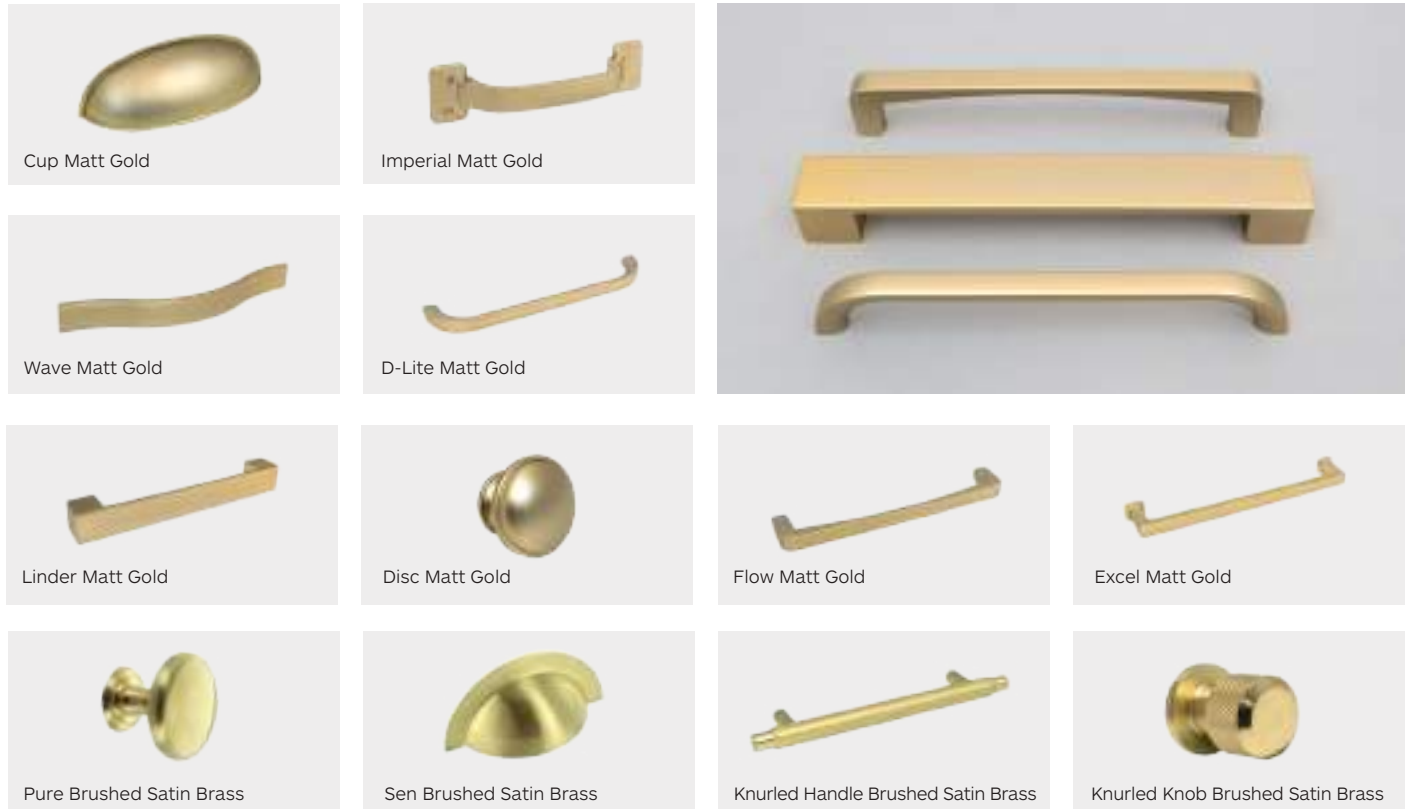

Massiv Block End

Strap Bar Handle

Strap Handle

Bow

NICKEL FINISH HANDLES

Bow Pointed T Bar Satin Nickel

Elipse Satin Nickel

Cup Matt Nickel

Imperial Matt Nickel

D-Lite Matt Nickel

Linder Matt Nickel

Disc Matt Nickel

Flow Matt Nickel

Cup Plus Matt Nickel

Orbit Matt Nickel

Kurva Matt Nickel

Excel Matt Nickel

Pure Brushed Satin Nickel

Sen Brushed Satin Nickel

Knurled Bar Brushed Satin Nickel

Knurled Knob Brushed Satin Nickel

CALDARO PTO SUPER WHITE & CUP MATT NICKEL

CHROME HANDLES

MATT BLACK HANDLES

BRUSHED SATIN BRASS HANDLES (LEFT TO RIGHT) SEN, PURE, KNURLED HANDLE

GOLD FINISH HANDLES

ANTIQUE BRONZE HANDLES

ANTIQUE COPPER HANDLES

Elipse

Wave

Imperial

D-Lite