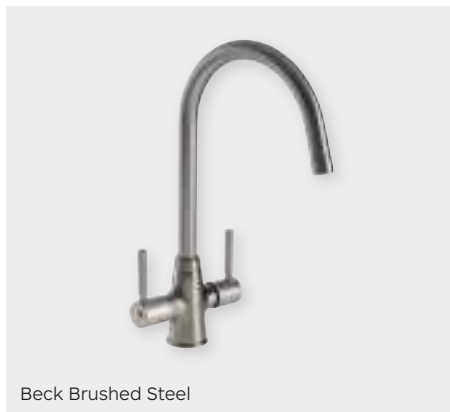

Pull out
shower
head

SPEY CHROME/BLACK

Spey Chrome/Black

Severn Chrome

Brock Chrome

Althia Chrome

DUAL LEVER TAPS

Dual lever taps are easy to control and use but don't compromise on design.

TYNE

Ouse Chrome

Ludlow Chrome

Ludlow Antique Bronze

Tyne Chrome

Beck Brushed Steel

Beck Chrome

Linear Flair Brushed Steel

Pico Brushed Steel

Rissle Chrome

SINKS

Our sinks offer a choice of finish, colour and design depending on your worktop choice. Single bowls offer more washing space and simple lines while one and a half bowl designs have added practicality.