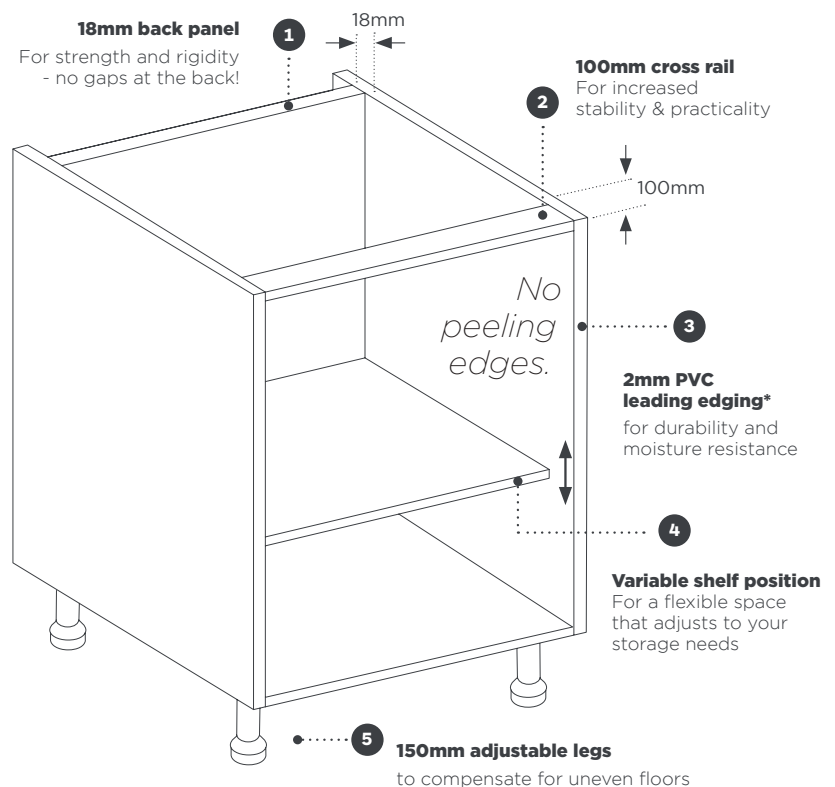

Time saving construction.

* Excl. curved unit shelves where the radius does not allow this edging to be used, 0.8mm edging used instead.

Colours in the Lugano Gloss range:

White

Cream

Light Grey

Cashmere

Dust Grey