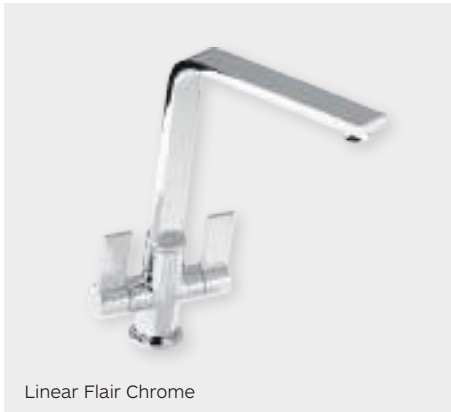

Pull out
shower
head

SPEY CHROME/BLACK

Spey Chrome/Black

Severn Chrome

Brock Chrome

Althia Chrome

DUAL LEVER TAPS

Dual lever taps are easy to control and use but don't compromise on design.

TYNE

Ouse Chrome

Ludlow Chrome

Ludlow Antique Bronze

Tyne Chrome

Beck Brushed Steel

Beck Chrome

Linear Flair Brushed Steel

Pico Brushed Steel

Rissle Chrome

SINKS

Our sinks offer a choice of finish, colour and design depending on your worktop choice. Single bowls offer more washing space and simple lines while one and a half bowl designs have added practicality.