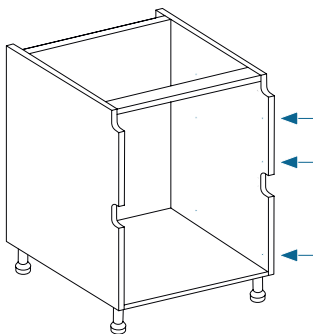

100mm crossrail
for added stability & practicality

2mm PVC leading edging*
for high impact resistance

Pre-drilled drawer holes
for drawerline, 2 drawer pack &
3 drawer pack

Variable shelf position
with metal studs for easy repositioning