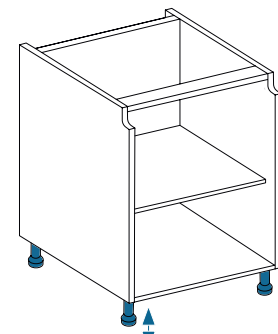

150mm adjustable legs
to compensate for uneven floors