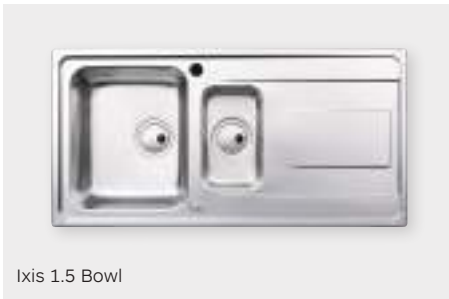

Double Belfast Sink

Matrix 1.0 Bowl

Trydent 1.0 Bowl

Trydent 1.5 Bowl

Ixis 1.0 Bowl

Ixis 1.5 Bowl

TRYDENT 1.5 BOWL

STAINLESS STEEL SINKS

Hard wearing and cost effective, stainless steel sinks are timeless and practical.

Neron 1.0 Bowl

Neron 1.5 Bowl

Steam 1.0 Bowl

Quarry 1.5 Bowl

Matrix RH 1.5 Bowl

Matrix LH 1.5 Bowl

COMPOSITE SINKS